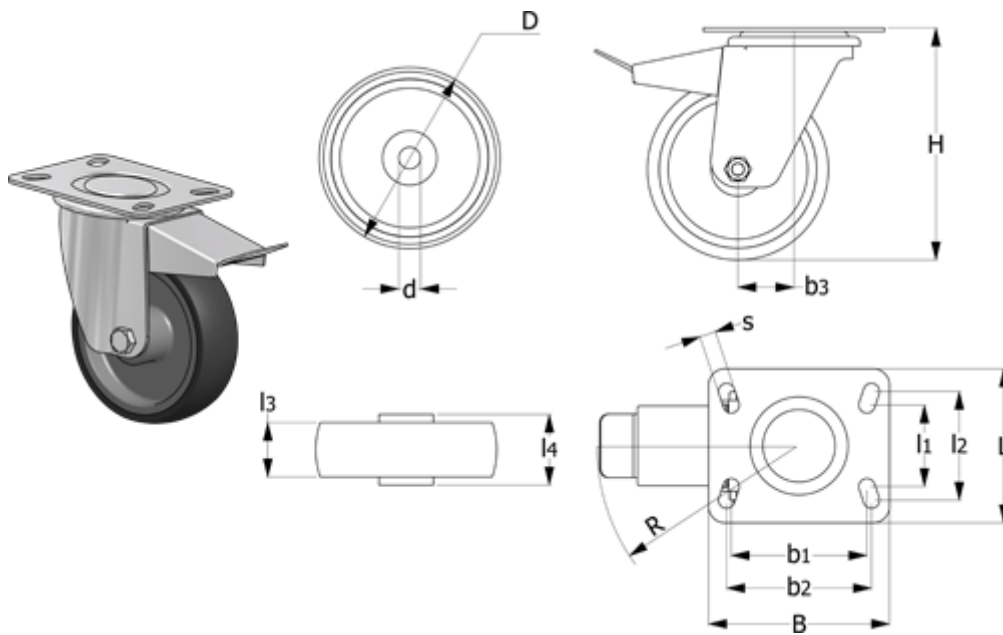

Data Sheet

Article number: 2314452601

Description: E+G Thermoplastic wheel 452601
RE.G1-080-SBF turning plate w/brake

Measures

B	= 100	g = 790	Rolling resistance (N) = 700
b1	= 75	H = 107	s = 9
b2	= 80	L = 85	Type = RE.G1-080-SBF
b3	= 39	l1 = 45	
Code	= 452601	l2 = 60	
D	= 80	l3 = 30	
d	= 12	l4 = 39	
Dynamic load (N)	= 700	R = 120	